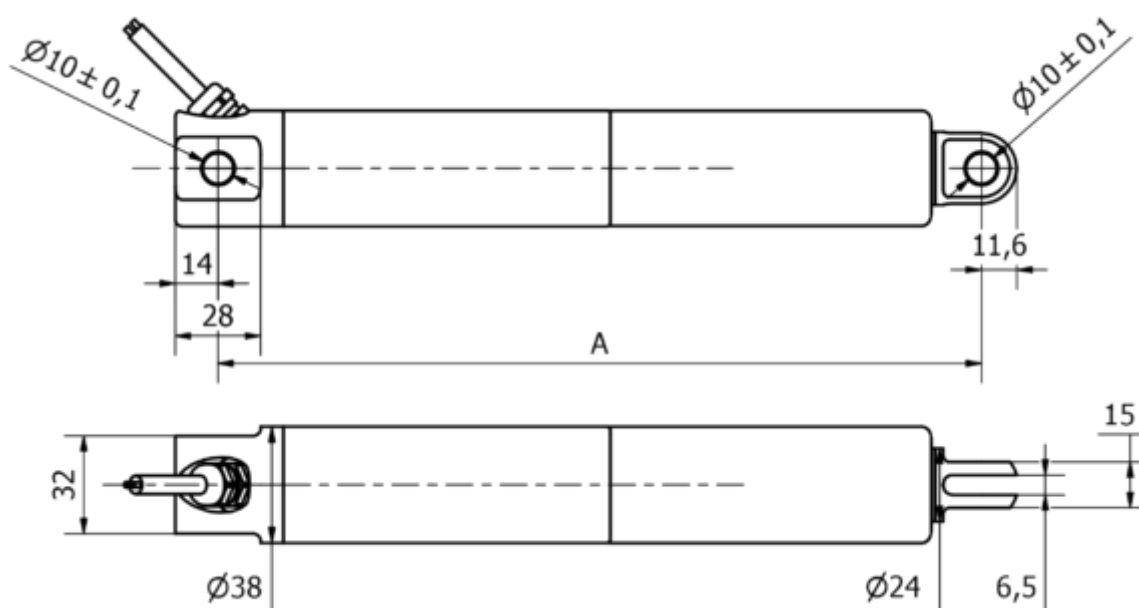

Data Sheet

Article number: 8S38205004003KCNLSN0

Description: KLEEl ine38, 50mm, 400N, 14 mm/s, Stainless steel, IP69K
24 VDC, 3 m. Cable, Limit Switch, Clevis

Measures

A	= 200 + slaglængde/stroke
Cable length	= 3 m
Load speed mm/s	= 14 mm/s
Option	= Limit switch
Stroke (mm)	= 50
Voltage	= 24 V